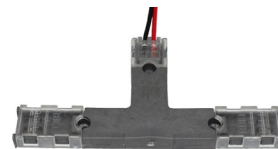

## Connector Options (see spec guide for part numbers)

12" Tape to Wire

3" Tape to Barrel Connector

3" Tape to Tape

Patent #10,125,964

## Connector Options Cont. (see spec guide for part numbers)

6" Tape to Tape

Tape to Tape

90° Tape to Tape

2-Way Connector

3-Way Connector

Tape Light Seal  
(TPB only)

Heat Shrink Tube  
(RBLL only)

Finished End Cap  
(RBLL only)