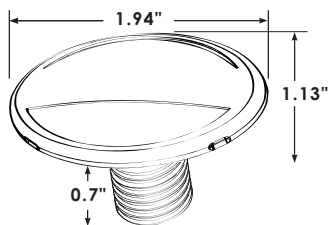

LED Down Courtesy Light

Features:

- Light directed downward for superior illumination
- Stylish stainless steel or black bezel options
- Upper window reveal for added interest and accent lighting
- Clear acrylic lens for maximum light output
- Long 50,000 life
- Screw mount installation from front, or nut mount from back
- Available with cool white, amber, blue, RGB or RGBW color options

Product Details:

Bezel	Stainless Steel or Black
Lens	PMMA Clear
Recess Depth	0.69"
Cutout	0.75"
Wattage	White: 0.24 W
Voltage	10-14 V
Amp Draw	White: 0.02A
Lumens	White: 6 LM

Product Dimensions:

Specification Guide