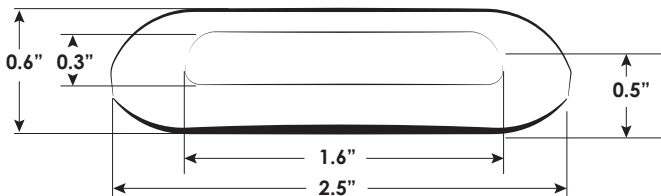

Bullet Courtesy Light

Features

- Very appealing low profile, sleek design
- Available in stainless steel or black bezel finish
[*White and brushed stainless options available by special order]
- Available with Warm White 3000K, *Cool White 6500K*, Blue, *Amber, *Red, RGB or RGBW LEDs
[*Available by special order]
- Power saving LED technology
- Surface mount fixture makes for easy installation
- IP 66 rated and watertight
- Frosted lens provides an even diffused glow and no visible LEDs
- Ideal for interior or exterior courtesy or step light applications
- Available as wall wash or forward facing light

Product Details

Housing	PC-AC2285
Bezel	316 Stainless Steel or ABS-PA757 Plastic
Wattage	1.3W
Voltage	13.6V
Current	0.1A
Color Temperature	3000K or Blue
Lumen Output	10 Lm

Product Dimensions

Specification Guide - Wall Wash