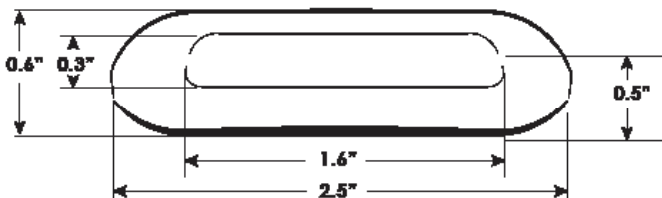

Bullet Courtesy Light

Features

- Very appealing low profile, sleek design
- Available in stainless steel or black bezel finish
- Available with Warm White 3000K or Blue
- Power saving LED technology
- Surface mount fixture makes for easy installation
- IP66 rated and watertight
- Frosted lens provides an even diffused glow and no visible LEDs
- Ideal for interior or exterior courtesy or step light applications
- Available as wall wash or forward facing light

Product Details

Housing	PC-AC2285
Bezel	316 Stainless Steel or ABS-PA757 Plastic
Wattage	1.3W
Voltage	13.6V
Current	0.1A
Lumen Output	10 Lm

Product Dimensions

Specification Guide - Wall Wash

Sample Part #: 69310-SS-BL6