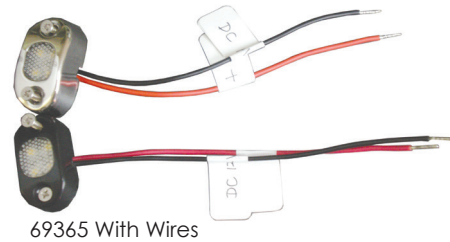

Oblong LED Surface Mount Courtesy Light

Features

- Available with warm white or VersiColor RGB LEDs
- VersiColor RGB offers endless color options
- Channel on back side allows wires & light to be surface mounted
- 50,000 hour estimated life
- Power saving LED technology
- Acrylic lens for maximum light output
- Black or stainless steel options

Product Details

Housing	ABS
Bezel	304 Stainless Steel
Lens	Polycarbonate (Water Clear)
Dimensions	1.56" × 0.81"
Wattage	White: 0.42W | RGB: 0.3W
Voltage	10-14V
Current	White: 0.04A | RGB: 0.02A
Lumens	White: 3.5LM | RGB: 5.7LM
Integral Switch	No
LED Color	Warm White or RGB
Wire Size	18AWG
Mounting	2 - #6 Stainless Steel Screws

*Note, VersiColor RGB option must be used with an RGB controller, see RGB controller lit sheet for available options.

Specification Guide

Sample Part #: 69365SS-RGB

Base Part .....
Finish Option .....
LED Color .....

Oblong Courtesy Light Specification

Base Part #	Finish Option	LED Color
69365 - Courtesy Light	B - Black SS - Stainless Steel	RGB - VersiColor RGB (Red/Green/Blue) *Leave blank for warm white