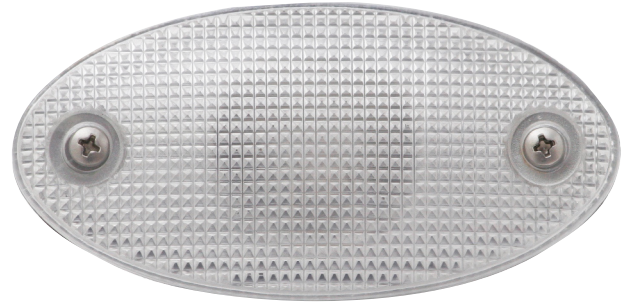

# Oval Courtesy Light

## Features

- Flush mount light with clear polycarbonate lens
- Chrome reflector improves light output
- Fully assembled for quick installation
- Mounting gasket, screws, & bulbs included

## Product Details

Housing	ABS757 Chrome Plated
Lens	Clear Polycarbonate
Cutout	1.5"
Wattage	4.2W
Voltage:	12V
Amp Draw: @ 12V DC	0.35 A
Bulb Type	Standard 168 Style
Wire Size	18 AWG

Part Number | 80495