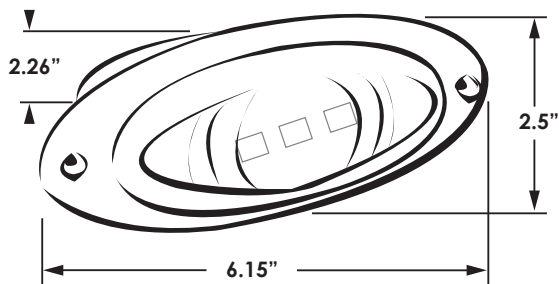

## Features:

- Fully sealed for watertight use
- Stylish, space-conscious design
- Ivory white housing provides a unique finish when installed without the stainless steel bezel (sold separately)
- LED technology fosters long fixture life and reduced power consumption
- Housing comprised of 25% glass fill for added strength and stability

## Product Details:

Housing Finish	Ivory White
Bezel	304 Grade Stainless Steel
Wattage	3.4W
Voltage	12 V
Amp Draw	.28 A
Lumen Output	290 LM
LED Temperature	5000K

## Product Dimensions: