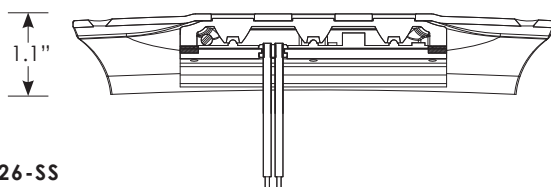

LED Rubrail Light

Features

- Robust high polish 316 stainless steel bezel
- Watertight design
- Mounts directly onto rub rail profile shown below
- No disassembly required for installation

Product Details

Cover	316 Stainless Steel
Cutout	0.75" [Wire Hole]
Light Output	350 Lm
Voltage	12V DC
Wattage	3.4 W
Amp Draw	0.3 A

Product Dimensions

69726-SS

69727-L/69727-R

Specification Guide

Part Numbers

69726-SS	Flat Front Single Bow Light
69727-L	Rub Rail Light, Port Side
69727-R	Rub Rail Light, Starboard Side