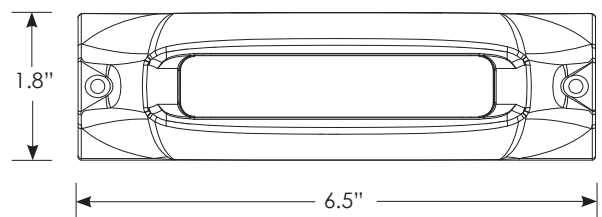

LED Rubrail Light

Features

- Robust high polish 316 stainless steel bezel
- Watertight design
- Mounts directly onto rub rail profile shown below
- No disassembly required for installation

Product Details

Cover	316 Stainless Steel
Cutout	0.75" [Wire Hole]
Light Output	350 Lm
Voltage	12V DC
Wattage	3.4 W
Amp Draw	0.3 A

Product Dimensions

69726-SS

69727-L/69727-R

Specification Guide

Part Numbers

69726-SS	Flat Front Single Bow Light
69727-L	Rub Rail Light, Port Side
69727-R	Rub Rail Light, Starboard Side