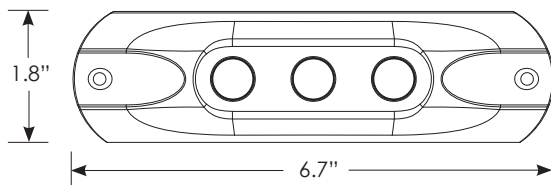

LED Rubrail Light

Features

- Robust high polish 316 stainless steel bezel
- Watertight design
- Mounts directly onto rub rail profile shown below
- No disassembly required for installation

Product Details

Cover	316 Stainless Steel
Cutout	0.75" [Wire Hole]
Light Output	350 Lm
Voltage	12V DC
Wattage	3.4 W
Amp Draw	0.3 A

Product Dimensions

69726-SS

69727-L/69727-R

Specification Guide

Part Numbers

69726-SS	Flat Front Single Bow Light
69727-L	Rub Rail Light, Port Side
69727-R	Rub Rail Light, Starboard Side