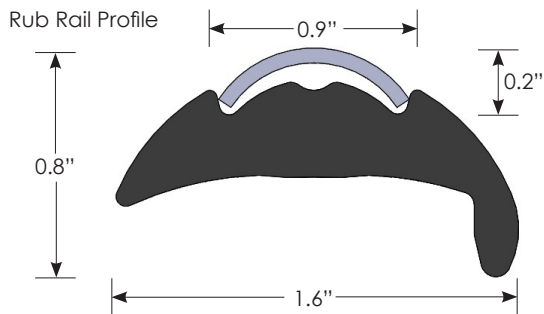

LED Rubrail Light

Features

- Robust high polish 316 stainless steel bezel
- Watertight design
- Mounts directly onto rub rail profile shown below
- No disassembly required for installation

Product Details

Cover	316 Stainless Steel
Cutout	0.75" [Wire Hole]
Light Output	350 Lm
Voltage	12V DC
Wattage	3.4 W
Amp Draw	0.3 A

Product Dimensions

69726-SS

69727-L/69727-R

Specification Guide

Part Numbers

69726-SS	Flat Front Single Bow Light
69727-L	Rub Rail Light, Port Side
69727-R	Rub Rail Light, Starboard Side