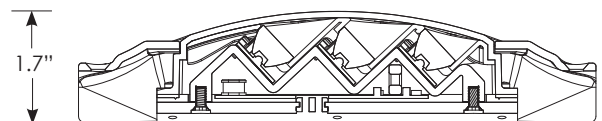

LED Rubrail Light

Features

- Robust high polish 316 stainless steel bezel
- Watertight design
- Mounts directly onto rub rail profile shown below
- No disassembly required for installation

Product Details

Cover	316 Stainless Steel
Cutout	0.75" [Wire Hole]
Light Output	350 Lm
Voltage	12V DC
Wattage	3.4 W
Amp Draw	0.3 A

Product Dimensions

69726-SS

69727-L/69727-R

Specification Guide

Part Numbers

69726-SS	Flat Front Single Bow Light
69727-L	Rub Rail Light, Port Side
69727-R	Rub Rail Light, Starboard Side